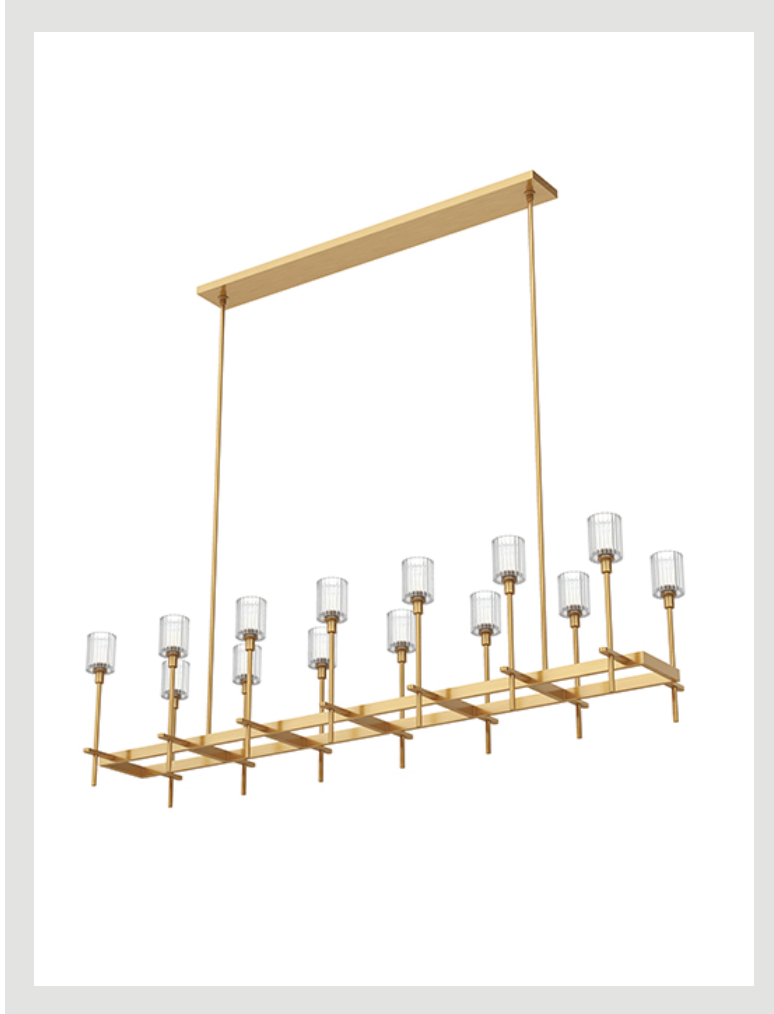

## SALITA LP314377VBRC

|                     |                                  |
|---------------------|----------------------------------|
| FIXTURE DIMENSIONS  | 66.1"L x 15.8"W x 16.9"H         |
| HEIGHT FROM CENTER  | -                                |
| WEIGHT              | 55 LBS                           |
| GLASS               | Ribbed Crystal                   |
| MATERIAL            | Iron + Crystal                   |
| CANOPY SIZE         | 45.3"L x 5.1"W x 1"H             |
| LAMPING             | 14 x 60W, E12                    |
| VOLTAGE             | 120V                             |
| WIRE   ROD LENGTH   | 144"   6 x 12" + 2 x 6" + 2 x 4" |
| CORD TYPE           | -                                |
| MINIMUM HANG HEIGHT | 30.4"                            |
| INSTALL OPTIONS     | -                                |
| ADA COMPLIANT       | -                                |
| CERTIFICATION       | UL                               |
| UPC                 | 841387003945                     |
| PACKAGE SIZE        | 69.7" x 19.3" x 18.3"            |
| PACKAGE WEIGHT      | 67.4 LBS                         |

[ D - Diameter, L - Length, W - Width, H - Height, E - Extension ]

\*For complete warranty terms, please visit:  
[www.aloralighting.com/warranty](http://www.aloralighting.com/warranty)

### AVAILABLE FINISHES: